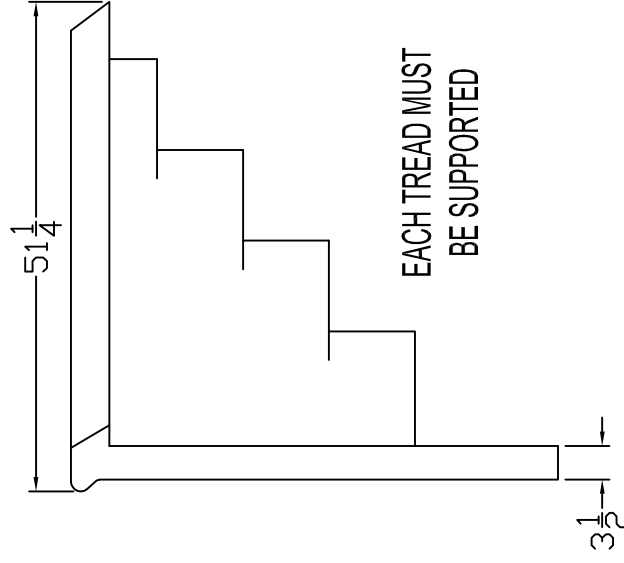

PART NUMBERS	DESCRIPTION
STP-CFG-HWS-6-9 X 4	6FT CURVED STEP WHITE 48" WALL
STP-CFG-HWS-6-9 X 4 - BG	6FT CURVED STEP BLUE GRANITE 48" WALL
STP-CFG-HWS-6-9 X 4 - GG	6FT CURVED STEP GREY GRANITE 48" WALL
FOR 48" WALL POOL KIT TTL-6 package RECOMMENDED	

A HANDRAIL IS RECOMMENDED TO BE INSTALLED WITH EVERY STEP.