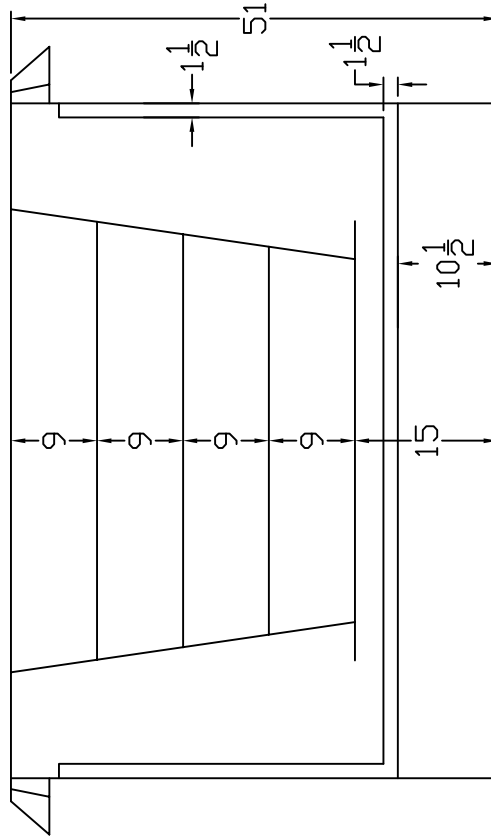

PART NUMBERS	DESCRIPTION
STP-CFG-HWS-6-9 X 4	6FT CURVED STEP WHITE 48" WALL
STP-CFG-HWS-6-9 X 4 - BG	6FT CURVED STEP BLUE GRANITE 48" WALL
STP-CFG-HWS-6-9 X 4 - GG	6FT CURVED STEP GREY GRANITE 48" WALL
FOR 48" WALL POOL KIT TTL-6 package RECOMMENDED	

A HANDRAIL IS RECOMMENDED TO BE INSTALLED WITH EVERY STEP.